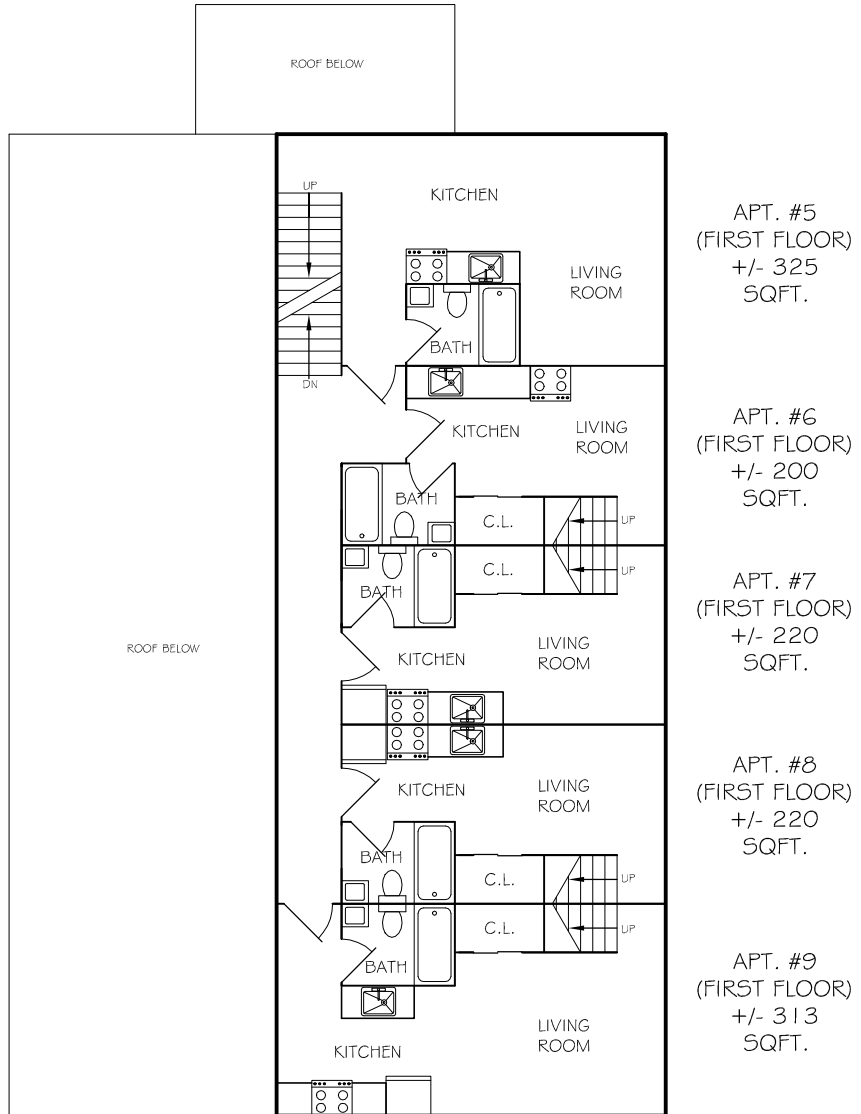

MAIDEN LANE APARTMENTS

THIRD FLOOR

145 MAIN STREET

THE INFORMATION GIVEN MAY VARY FROM ACTUAL BUILDING DIMENSIONS AND SQUARE FOOTAGE. A GOOD FAITH EFFORT HAS BEEN MADE TO BE AS ACCURATE AS POSSIBLE