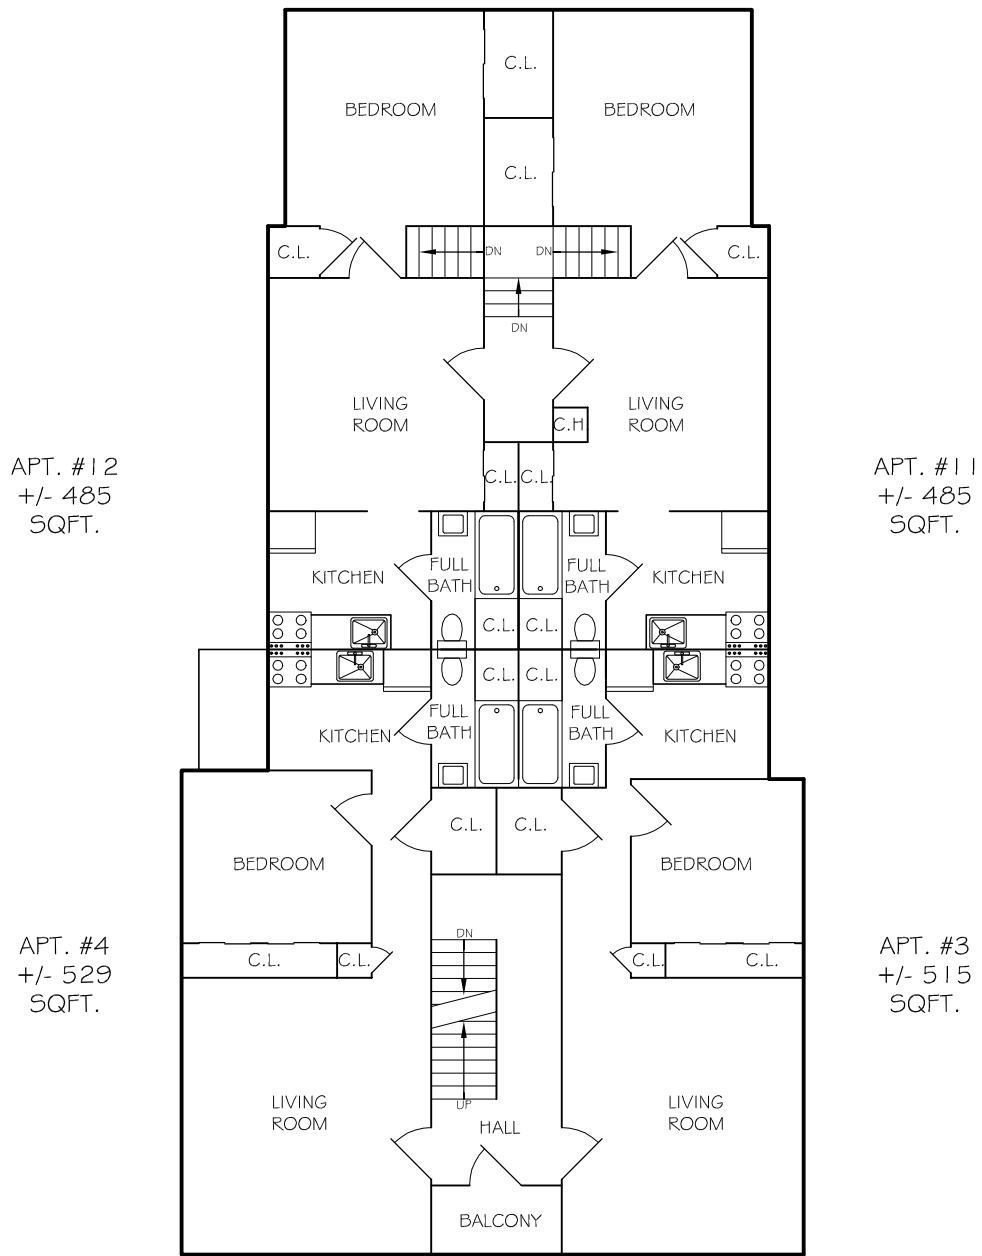

PRATT APARTMENTS

SECOND FLOOR

223 MAIN STREET

THE INFORMATION GIVEN MAY VARY FROM ACTUAL BUILDING DIMENSIONS AND SQUARE FOOTAGE. A GOOD FAITH EFFORT HAS BEEN MADE TO BE AS ACCURATE AS POSSIBLE