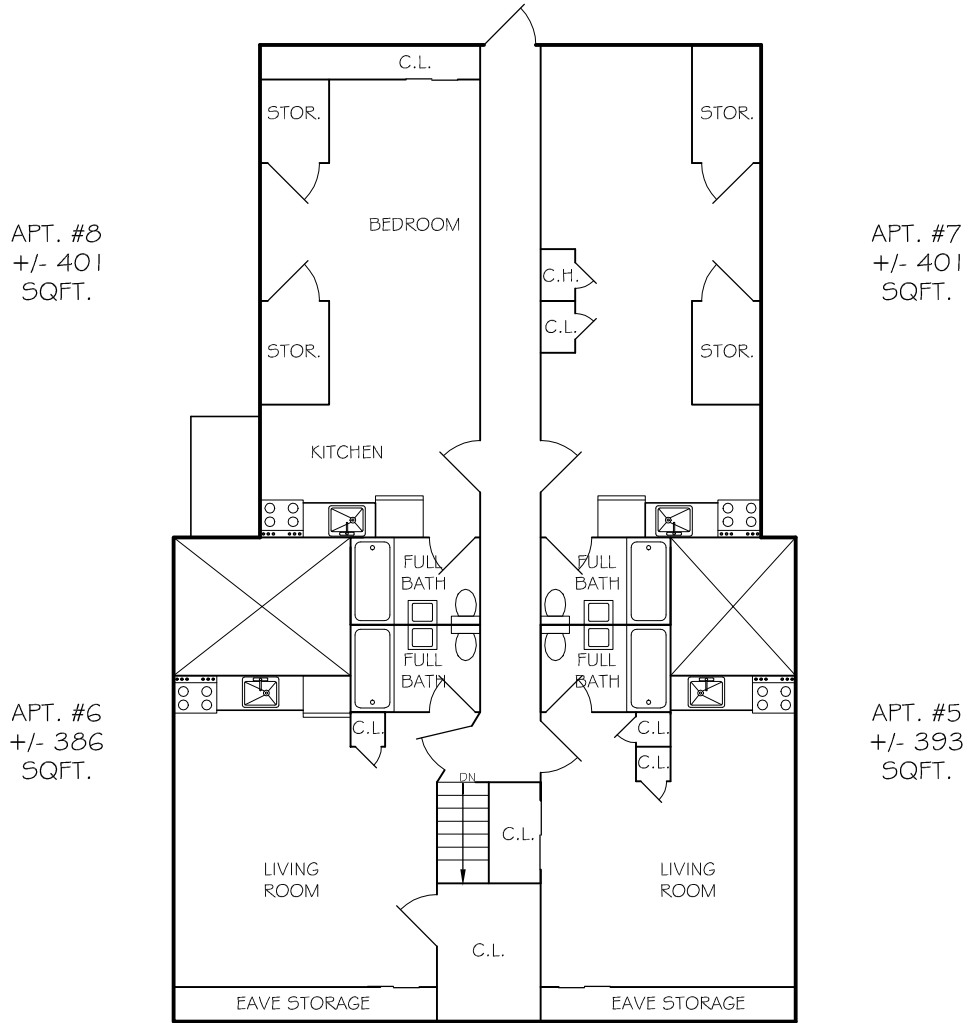

PRATT APARTMENTS

THIRD FLOOR

223 MAIN STREET

THE INFORMATION GIVEN MAY VARY FROM ACTUAL BUILDING DIMENSIONS AND SQUARE FOOTAGE. A GOOD FAITH EFFORT HAS BEEN MADE TO BE AS ACCURATE AS POSSIBLE