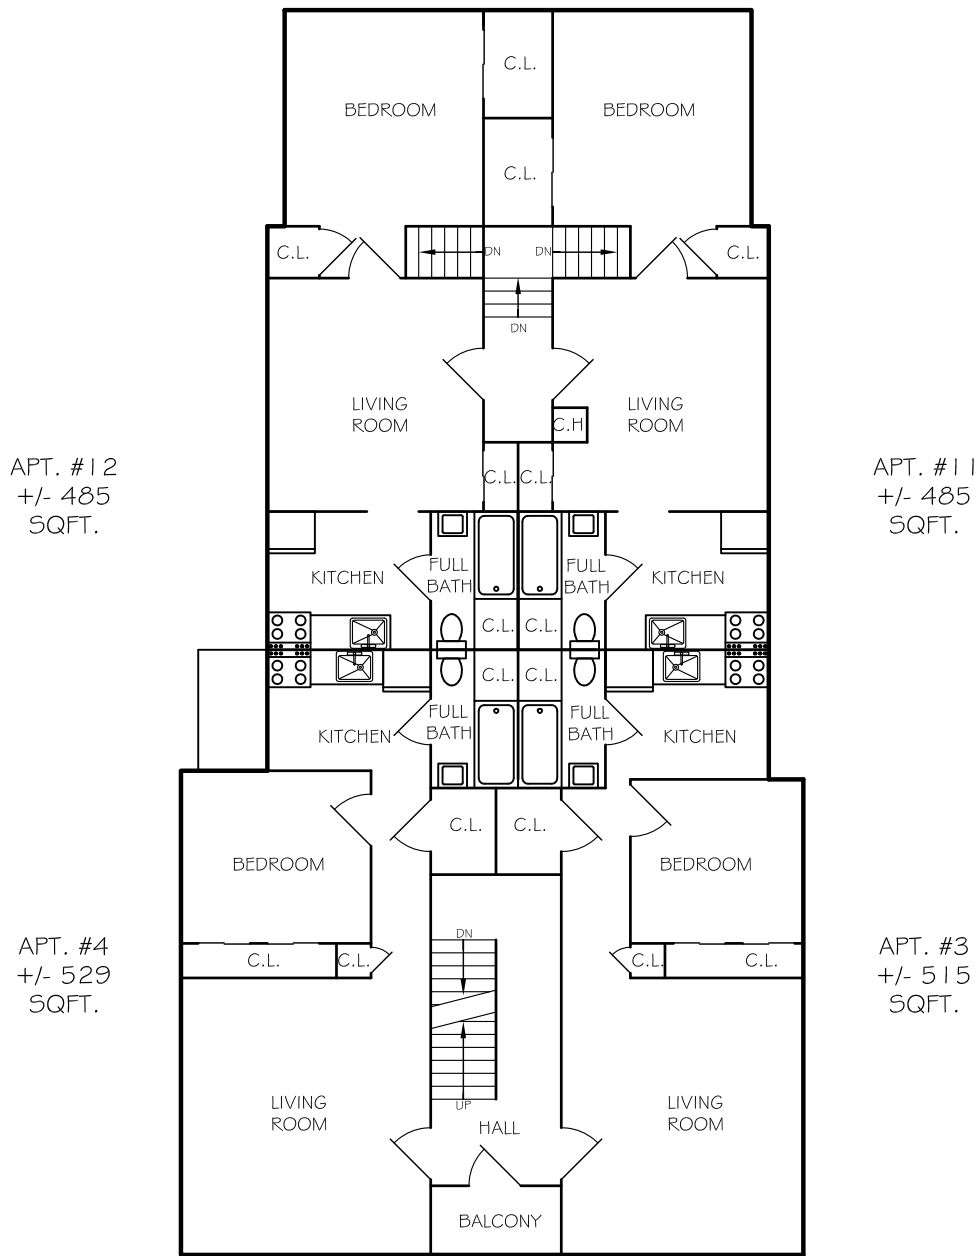

# PRATT APARTMENTS

SECOND FLOOR

223 MAIN STREET

THE INFORMATION GIVEN MAY VARY FROM ACTUAL BUILDING DIMENSIONS AND SQUARE FOOTAGE. A GOOD FAITH EFFORT HAS BEEN MADE TO BE AS ACCURATE AS POSSIBLE