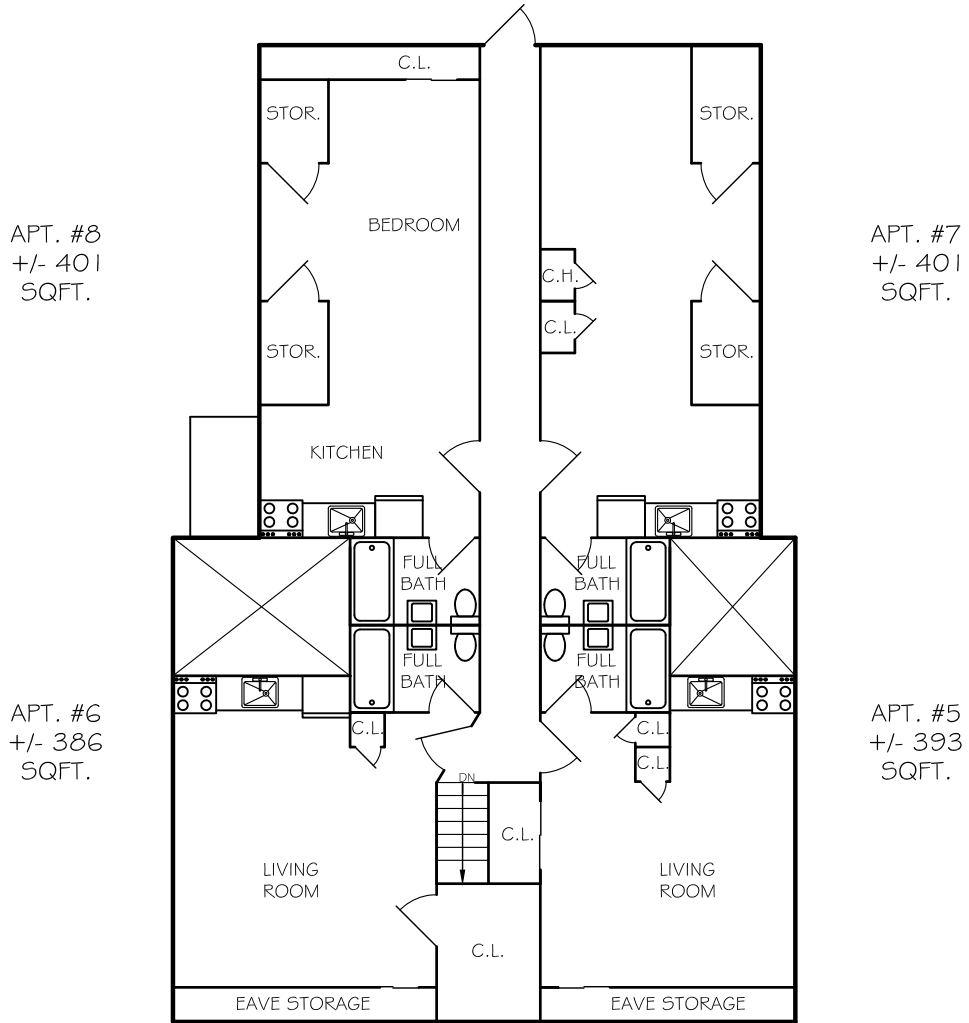

PRATT APARTMENTS

THIRD FLOOR

223 MAIN STREET

THE INFORMATION GIVEN MAY VARY FROM ACTUAL BUILDING DIMENSIONS AND SQUARE FOOTAGE. A GOOD FAITH EFFORT HAS BEEN MADE TO BE AS ACCURATE AS POSSIBLE