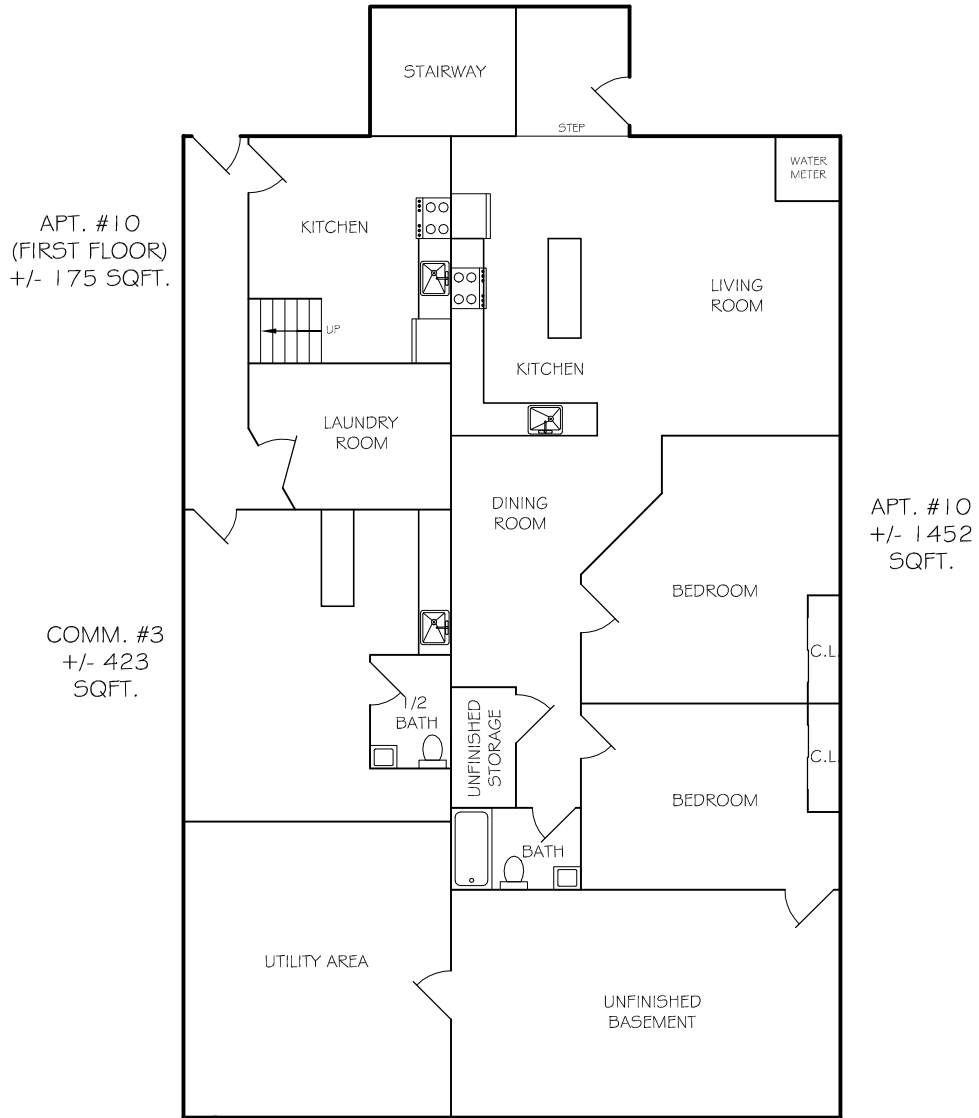

MAIDEN LANE APARTMENTS

BASEMENT

145 MAIN STREET

THE INFORMATION GIVEN MAY VARY FROM ACTUAL BUILDING DIMENSIONS AND SQUARE FOOTAGE. A GOOD FAITH EFFORT HAS BEEN MADE TO BE AS ACCURATE AS POSSIBLE