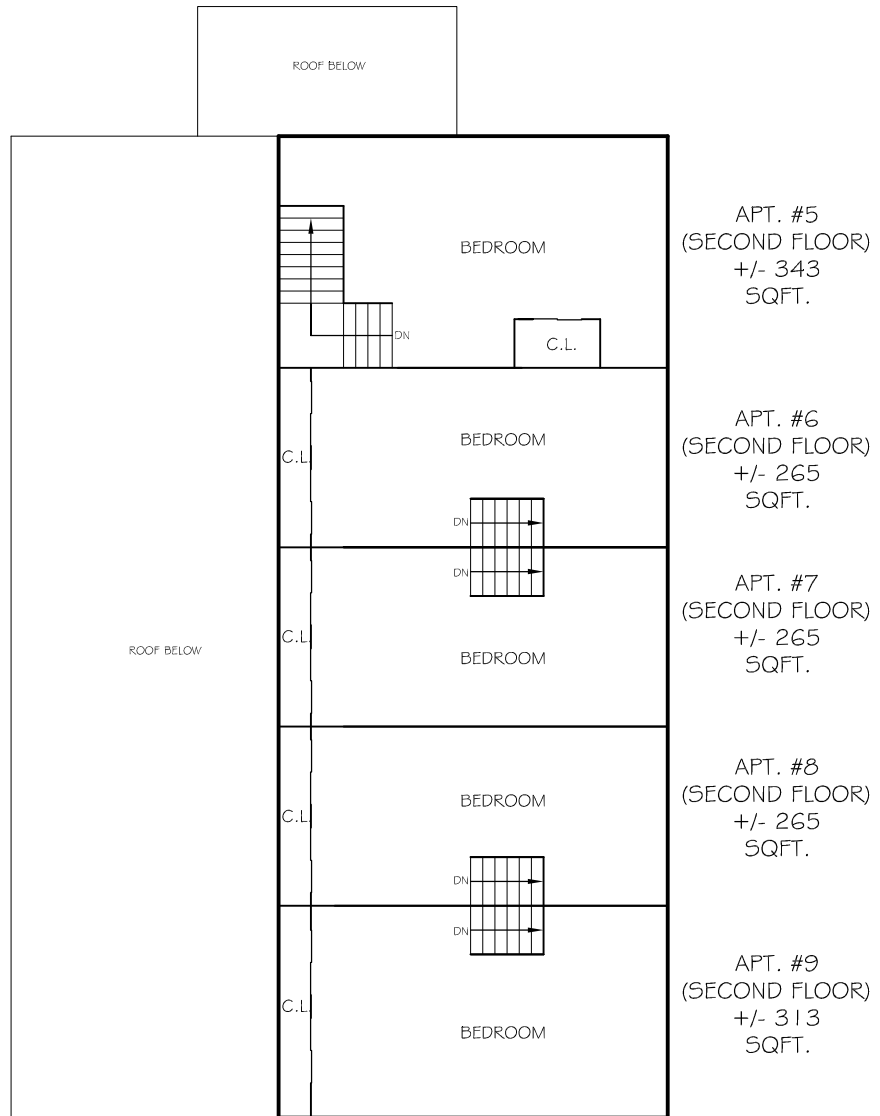

# MAIDEN LANE APARTMENTS

FOURTH FLOOR

145 MAIN STREET

THE INFORMATION GIVEN MAY VARY FROM ACTUAL BUILDING DIMENSIONS AND SQUARE FOOTAGE. A GOOD FAITH EFFORT HAS BEEN MADE TO BE AS ACCURATE AS POSSIBLE