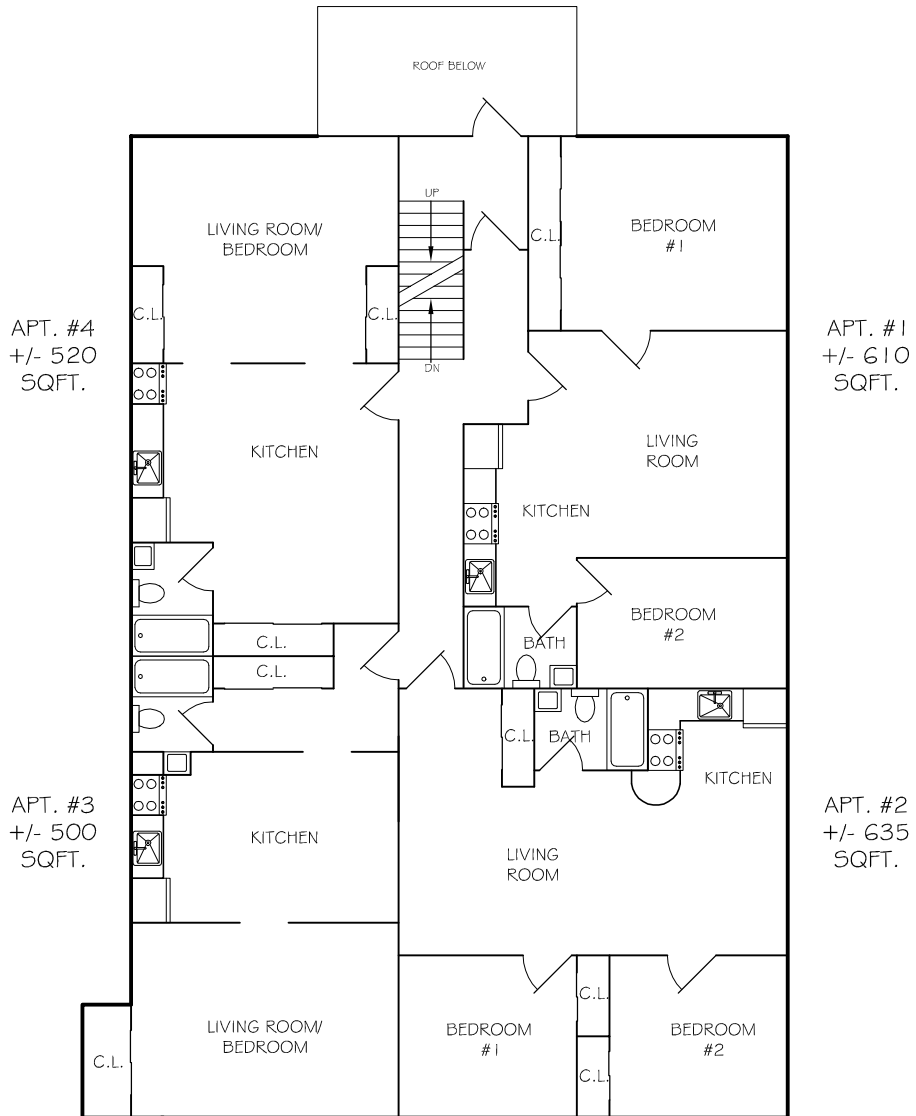

MAIDEN LANE APARTMENTS

SECOND FLOOR

145 MAIN STREET

THE INFORMATION GIVEN MAY VARY FROM ACTUAL BUILDING DIMENSIONS AND SQUARE FOOTAGE. A GOOD FAITH EFFORT HAS BEEN MADE TO BE AS ACCURATE AS POSSIBLE